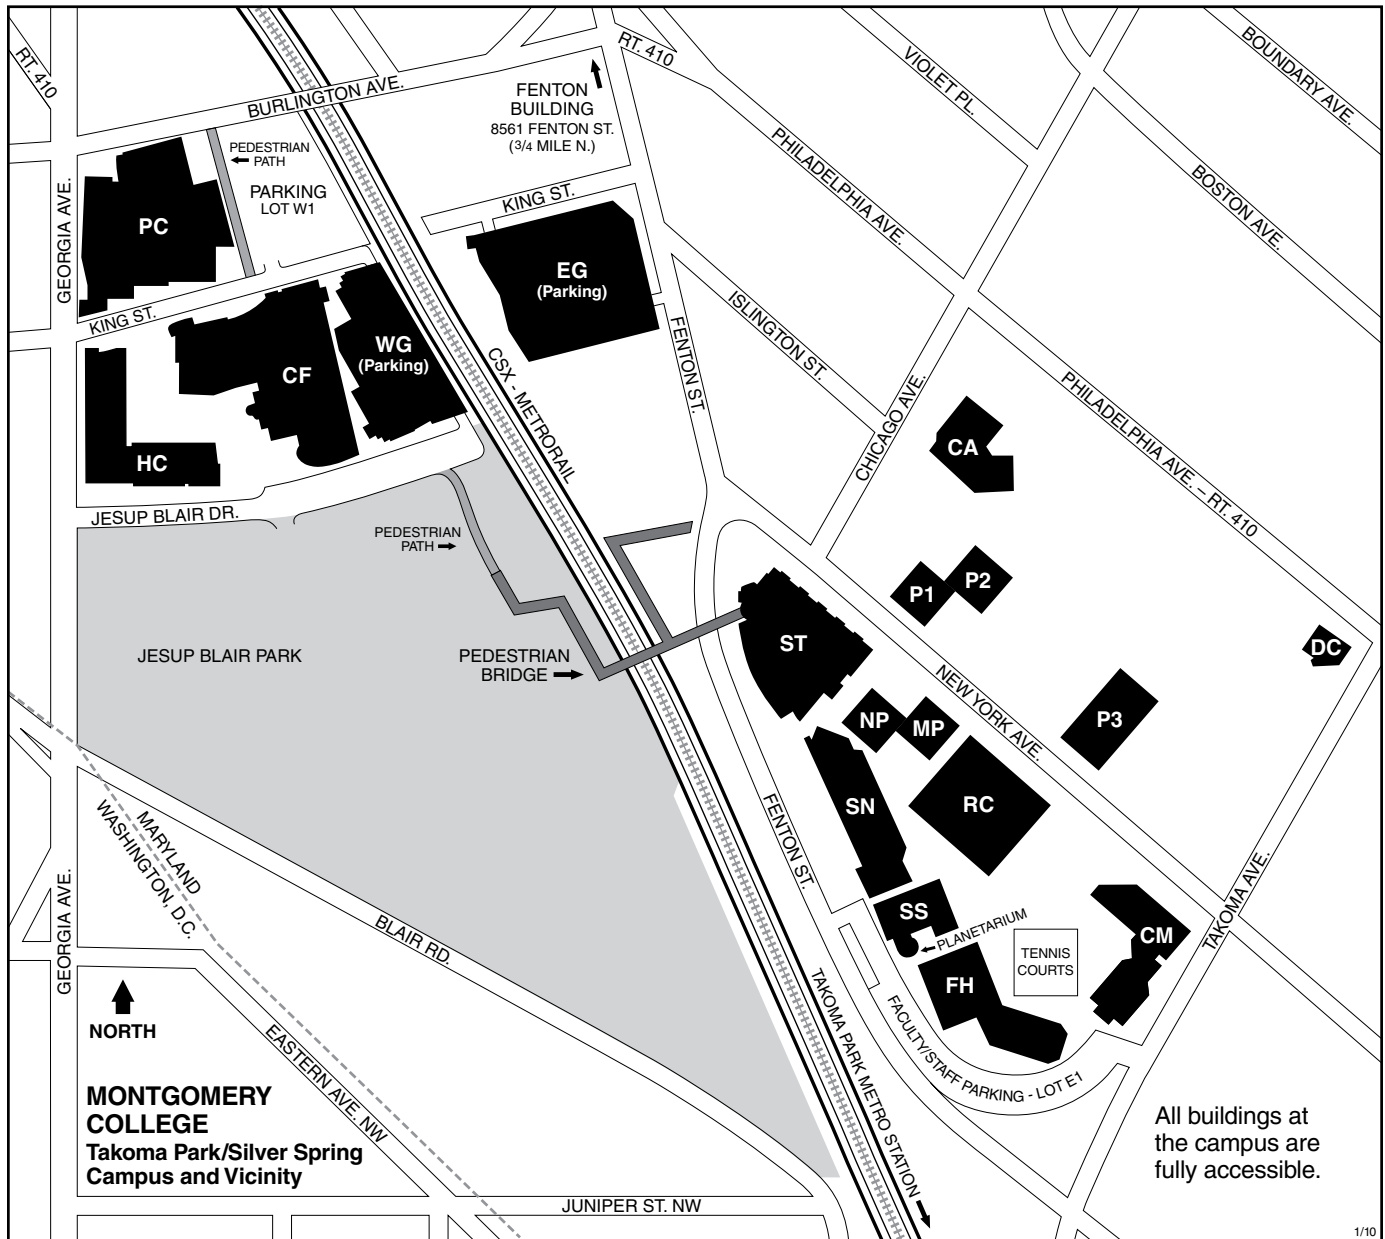

MONTGOMERY COLLEGE

Takoma Park/Silver Spring Campus and Vicinity

Montgomery College Takoma Park/Silver Spring Campus

7600 Takoma Avenue
Takoma Park, MD 20912
240-567-1300
TTY 301-587-7207
www.montgomerycollege.edu

Takoma Park/Silver Spring Campus Legend of Buildings

(as of January 2010)

- CA Communications Arts Center
- CF The Morris and Gwendolyn
Cafritz Foundation Arts Center
- CM The Commons
- DC Child Care Center
- EG East Garage (parking)
- FH Falcon Hall (Physical Education)
- HC Health Sciences Center
(Workforce Development &
Continuing Education)
- MP Mathematics Pavilion
- NP North Pavilion

- P1 Pavilion One
- P2 Pavilion Two
- P3 Pavilion Three
- PC Performing Arts Center¹
- RC Resource Center
- SN Science North Building
- SS Science South Building
(Planetarium)
- ST Charlene R. Nunley
Student Services Center
(Security Office and
Admissions Office)
- WG West Garage (parking)