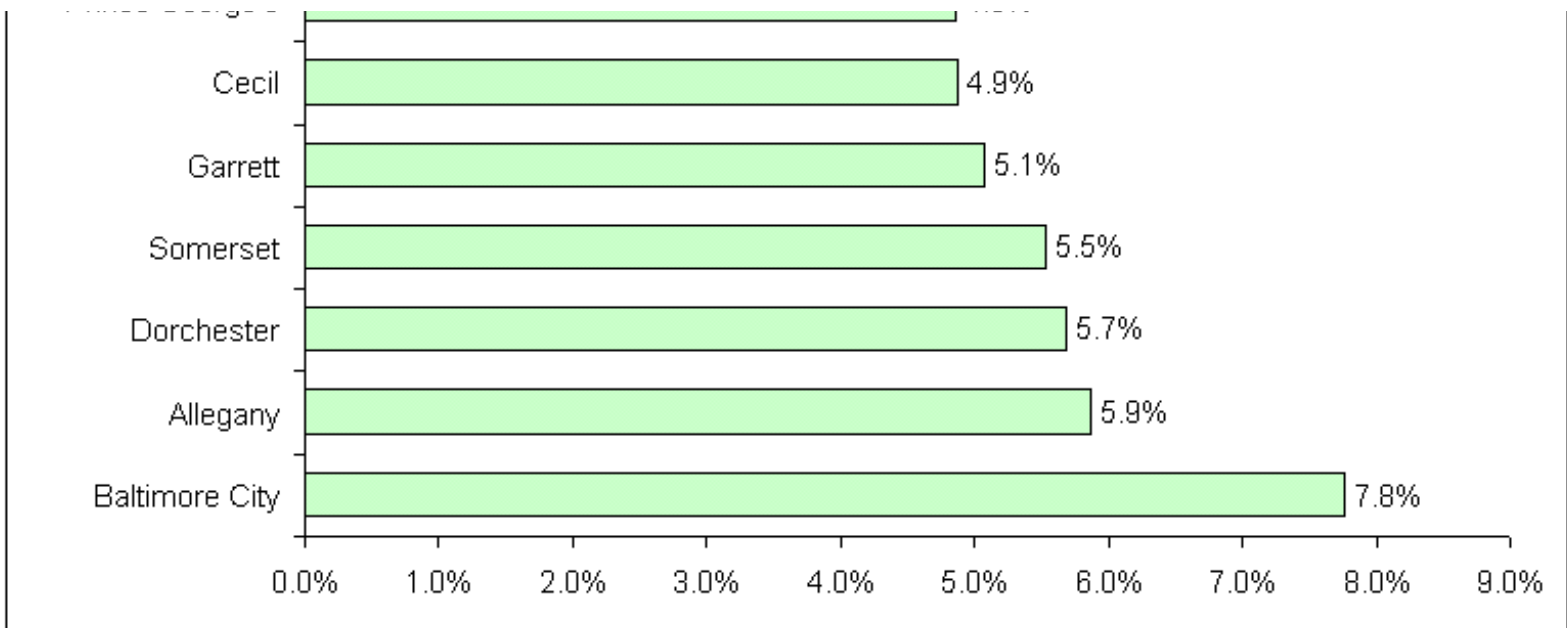

*Maryland Career and Workforce Information*

**Maryland Monthly Labor Review - July 2006  
Local Unemployment Ranking**

[Top](#)

[Return to the Maryland Monthly Labor Review home page](#)

[Return to the Career and Workforce Information home page](#)