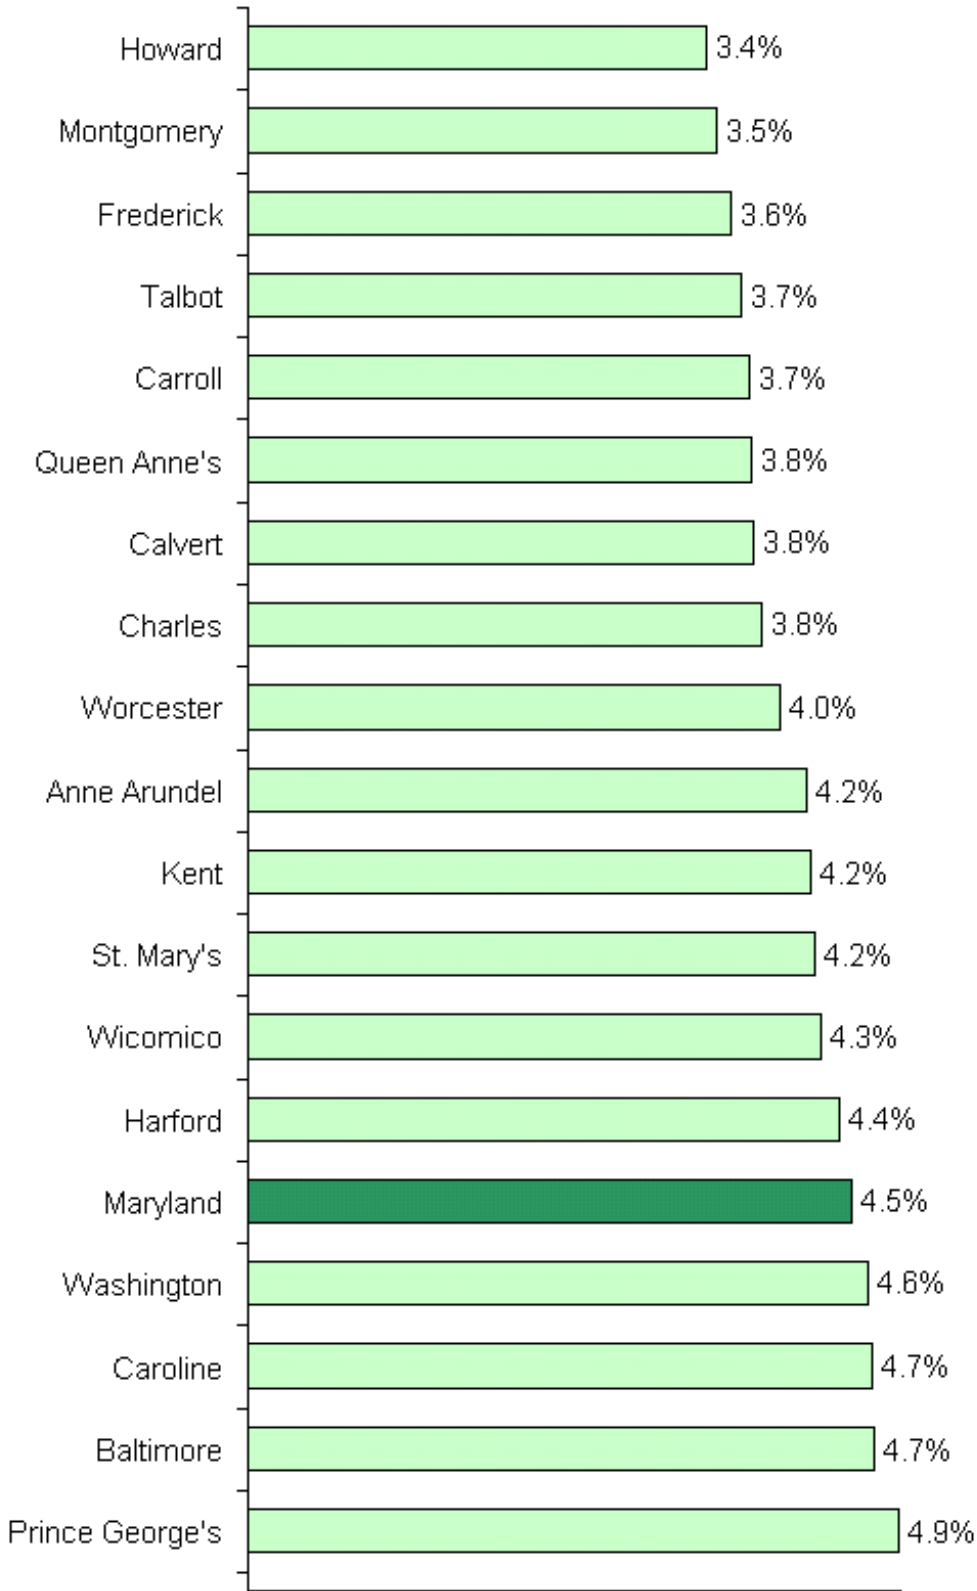

*Maryland Career and Workforce Information*

**Maryland Monthly Labor Review - July 2006  
Local Unemployment Ranking**

[Top](#)

[Return to the Maryland Monthly Labor Review home page](#)

[Return to the Career and Workforce Information home page](#)